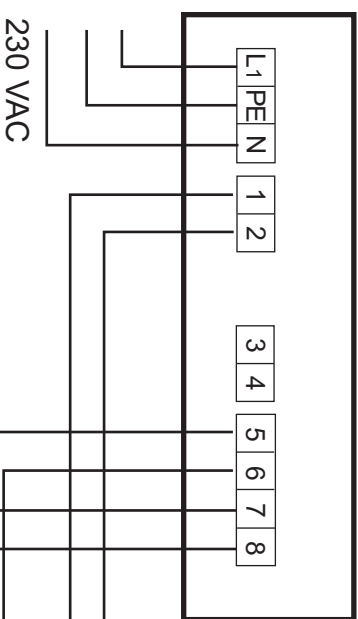

S 400 #2 OSV.

SAS-xxx/24
Spjält

S 400 #2 OSV.

APS 955

Drawing APS 955

S 600

3 X 400 VAC

230 VAC