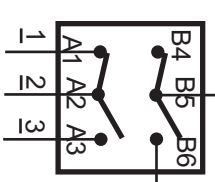

1005

FAN MOTOR 3-PHASE
(Y-wiring 0-3 kW, D-wiring > 3 kW)

SFC xxx/xx-3
Frequency converter

ST 300
Preas-
sure-
trans-
mitter

FUMEX[®]

ASR 865 (For APS 955 see drawing)

Copyright Fumex AB 2010

SAS-xxx/24
Damper

S 400 #2 OSV.

SAS-xxx/24
Spjält

S 400 #2 OSV.

APS 955

Drawing APS 955

S 600

3 X 400 VAC

230 VAC